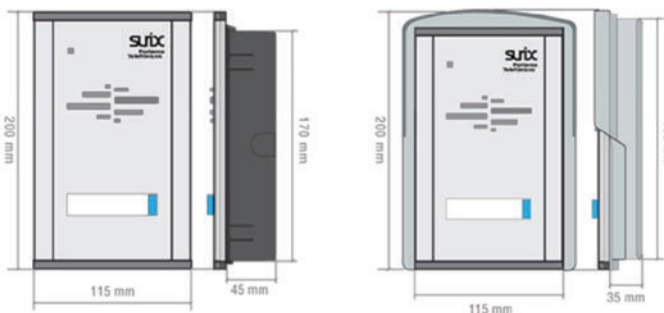

IP Door Phones

IP SIP VIDEO DOOR PHONES

STANDARD

For more information visit

www.ipdoorphones.com

FEATURES

- GUI English, Portuguese & Spanish
- Video Camera integrated or external (*)
- 2 to 4 configurable push buttons inputs (or sensors)
- Telephone 3x4 keypad (*)
- Access Control (Proximity Card, fingerprint reader, PIN)
- Mic input
- Speaker out (low impedance)
- Line out (high impedance)
- 1 or 2 (*) Ethernet ports PoE
- Powered Vdc and/or Poe
- 2 Wiegand interfaces (1 serial TTL interface)
- Button illuminated with status signal (*)
- 3 external leds outputs for signalling
- 2 relays configurable NO/NC
- Audio power up to 20 W (*)

(*) depends on model

ip entrix

Special model for
Building Door Phone Systems

- Friendly usage for visitors
- Display oriented usage
- Video Camera integrated or external
- Interoperable with all SIP PBX
- Optional use without PBX
- Access Control:
  Proximity Card, fingerprint reader, PIN